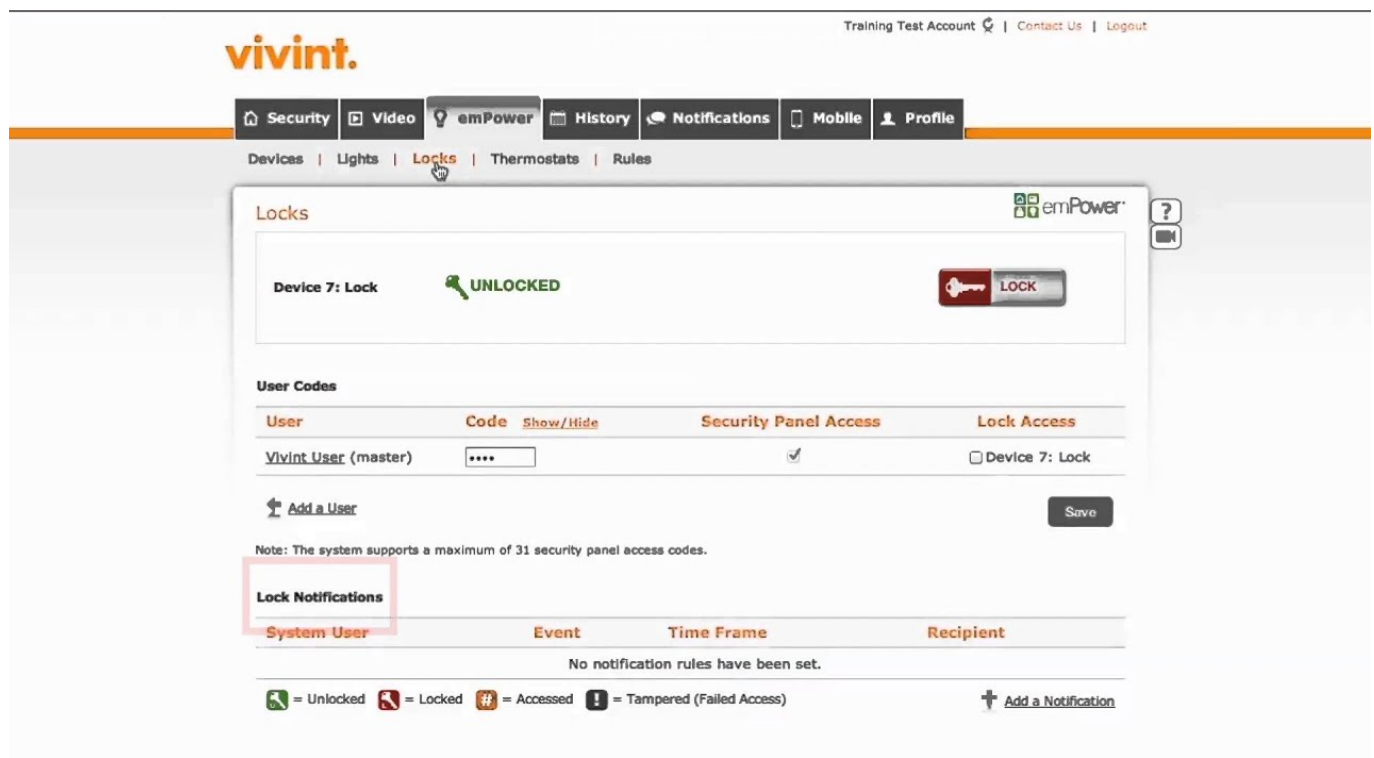

• Vendor rules can be found Related Subreddits: •••••••••• Related Sites: • HA Technology Subreddits: ••••••••••
•••••••• (If you would like your sub listed please contact the mods!) Want to chat on the IRC? Join the Home Automation
Discord by Follow our Twitter.. If you would like to learn more about Home automation, Please look **** Working with
electricity can result in injury/death/property damage if it is not done properly.. Please keep this in mind while assisting others
If you are not sure about what you are doing, hire a licensed professional.. Tari kuda lumping If that doesn't work please read
this write up on This is for newer Sky Control Users (see below if you have an older system) 1.. Vivint System Questions Using
Visonic / Powermax sensors with newer console The Home Automation Network Home automation is the residential extension
of building automation.

[Backyard Football Gba Cheats](#)

•• Do not spam your blog, website YouTube channel, etc It will get removed and you will be banned without warning.. •
Referral/affiliate links are NOT ALLOWED! • NO POLITICS! There are plenty of other subs to discuss them, this is not one..
Its DIY friendly and you shouldn't run into too many issues Just keep in mind if you are having issues pairing its commonly
range or the device needs to be factory reset. [Mac Malware Remover Download](#)

[Proresenter 5 Crack Keygen Software](#)

[Unduh 99 Cahaya Di Langit Eropa Cast Eng Sub](#)

• Crowdfunding links MUST be in a self-post with more information, Q&A, etc.. Go to your SkyControl panel and tap the